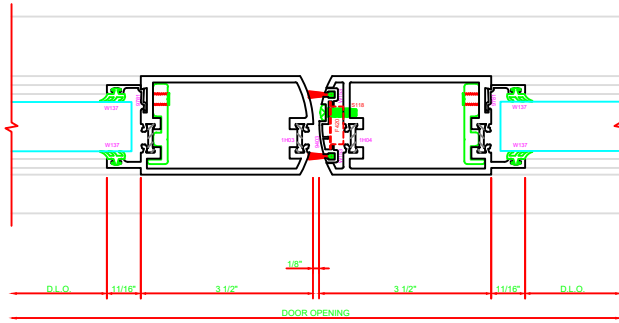

300 STILE  
S/A D302 FOR OFFSET PIVOTS

ERASE NOTE  
BUTT HINGES CAN NOT BE  
USED WITH THERMASTILE  
DOORS

401 MEETING STILES  
D302

301 STILE  
S/A D302 FOR OFFSET PIVOTS

ERASE NOTE  
BUTT HINGES CAN NOT BE  
USED WITH THERMASTILE  
DOORS