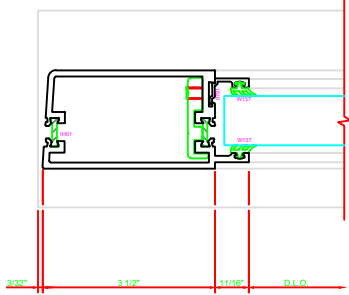

300 STILE  
S/A D302 FOR OFFSET PIVOTS

ERASE NOTE  
BUTT HINGES CAN NOT BE  
USED WITH THERMASTILE  
DOORS

401 MEETING STILES  
D302

301 STILE  
S/A D302 FOR OFFSET PIVOTS

ERASE NOTE  
BUTT HINGES CAN NOT BE  
USED WITH THERMASTILE  
DOORS